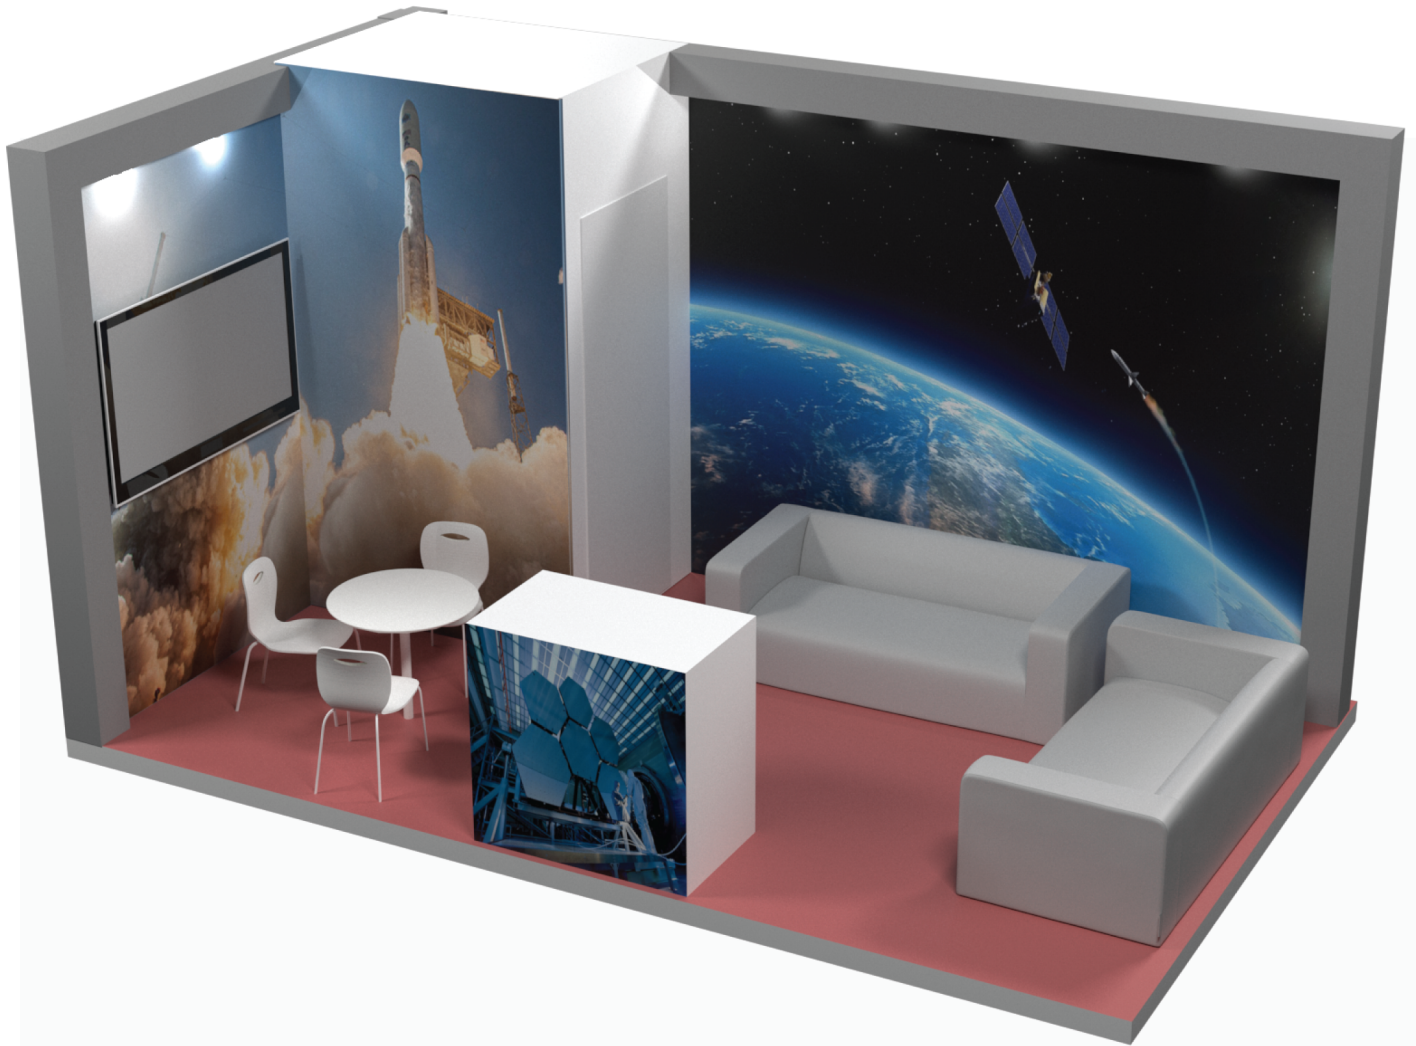

STAND CONSTRUCTION PREMIUM
UPGRADED PACKAGE max height 2.9m

A fitted out space with the following items

Wooden partitions	1 Electric socket
Carpet	1 Wastebasket
Counter + Adhesive logo	1 Table
6 Spot lights	3 Chairs
Electricity	TV 43"
(monophase 16 A 220W)	2 Sofa
1 sqm storage room	Daily stand cleaning

IMPROVE YOUR VISIBILITY
min 18m² 769 € m² excl. VAT

EXTRA
VISUALS ON PANELS
120 € excl VAT / LINEAR METRE