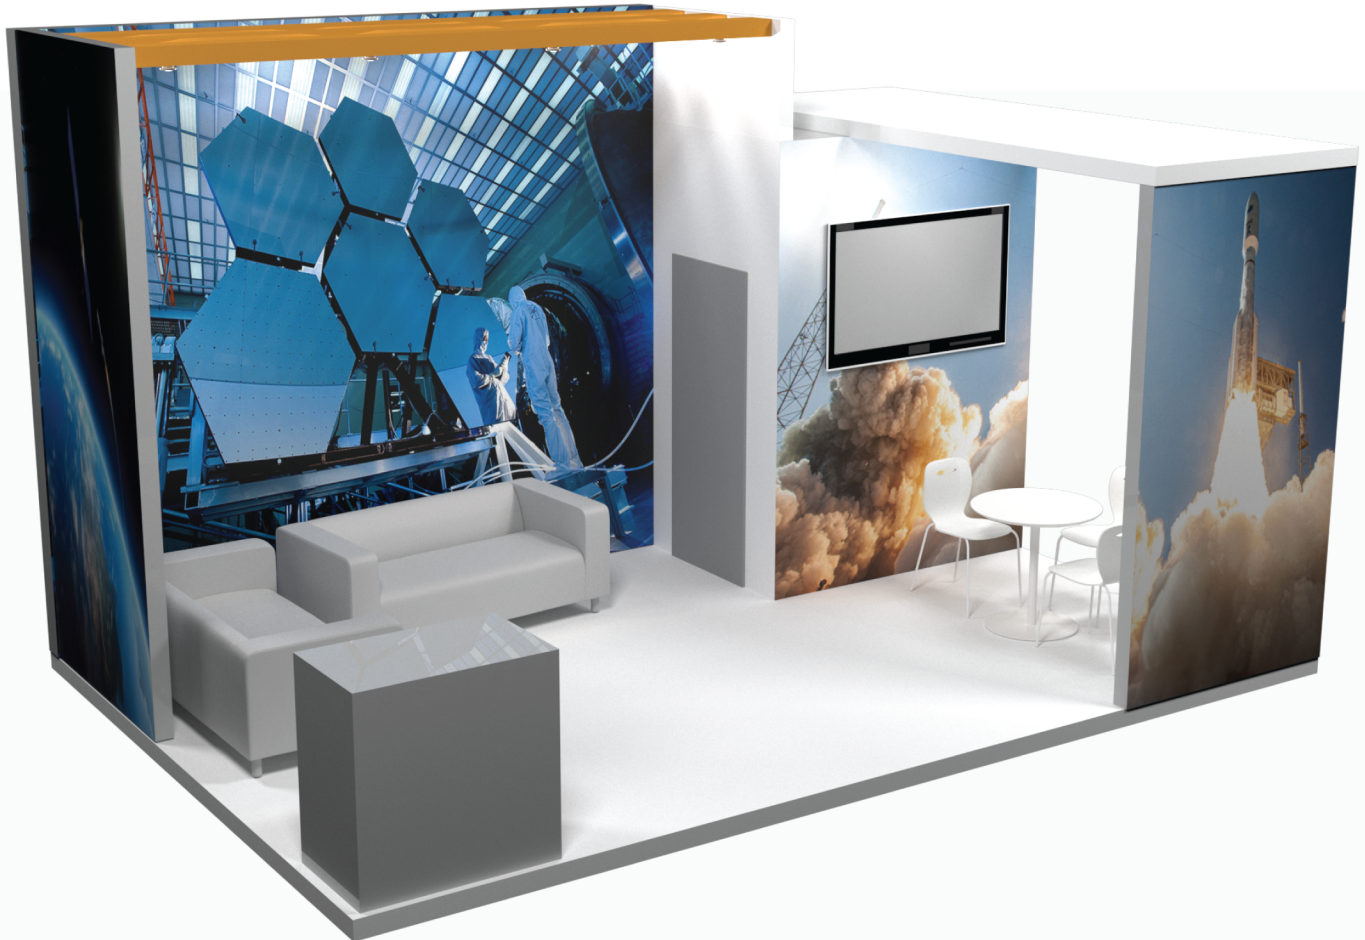

**STAND CONSTRUCTION PREMIUM +
UPGRADED PACKAGE max height 3.5m**

A fitted out space with the following items

Wooden partitions	1 Electric socket
Carpet (choice of colour)	1 Wastebasket
Counter + Adhesive logo	1 Table
Electricity (monophase 16 A 220W)	3 Chairs
2 sqm storage room	TV 43"
	2 Sofa
	Daily stand cleaning

IMPROVE YOUR VISIBILITY

min 24m² 799 € m² excl. VAT

EXTRA

**VISUALS ON PANELS
120 € excl VAT / LINEAR METRE**

**SPECIAL DESIGN
CUSTOM STAND**

A fitted out space with the requested items

**IMPROVE YOUR VISIBILITY
PRICE UPON ESTIMATE ONLY**